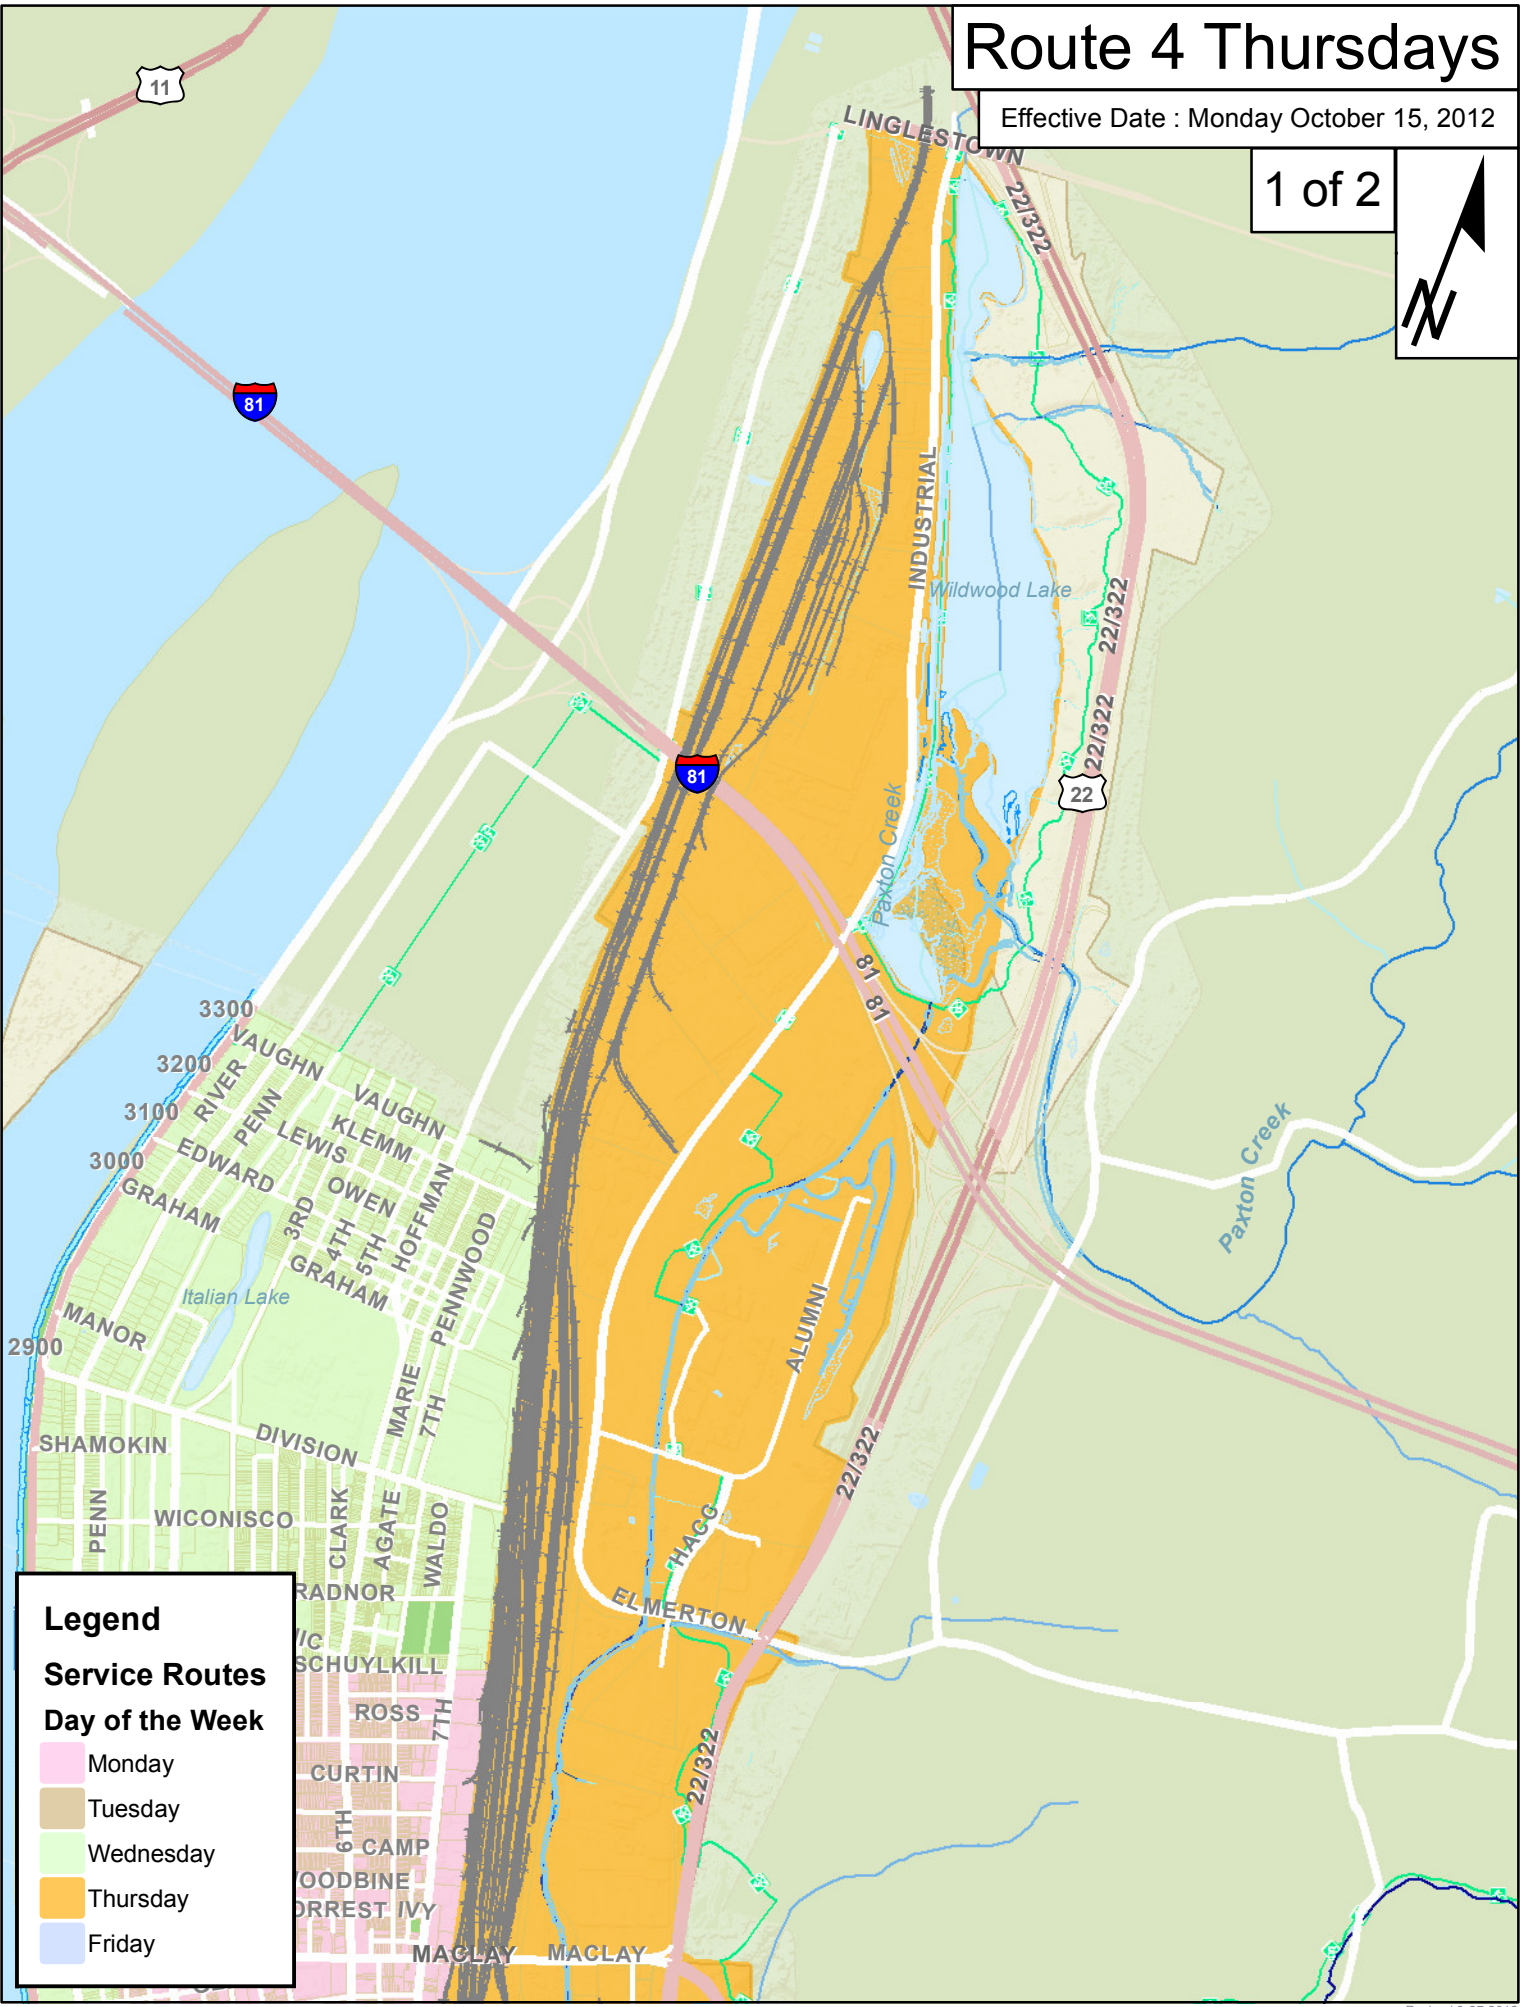

Route 4 Thursdays

Effective Date : Monday October 15, 2012

1 of 2

Legend

Service Routes

Day of the Week

- Monday
- Tuesday
- Wednesday
- Thursday
- Friday