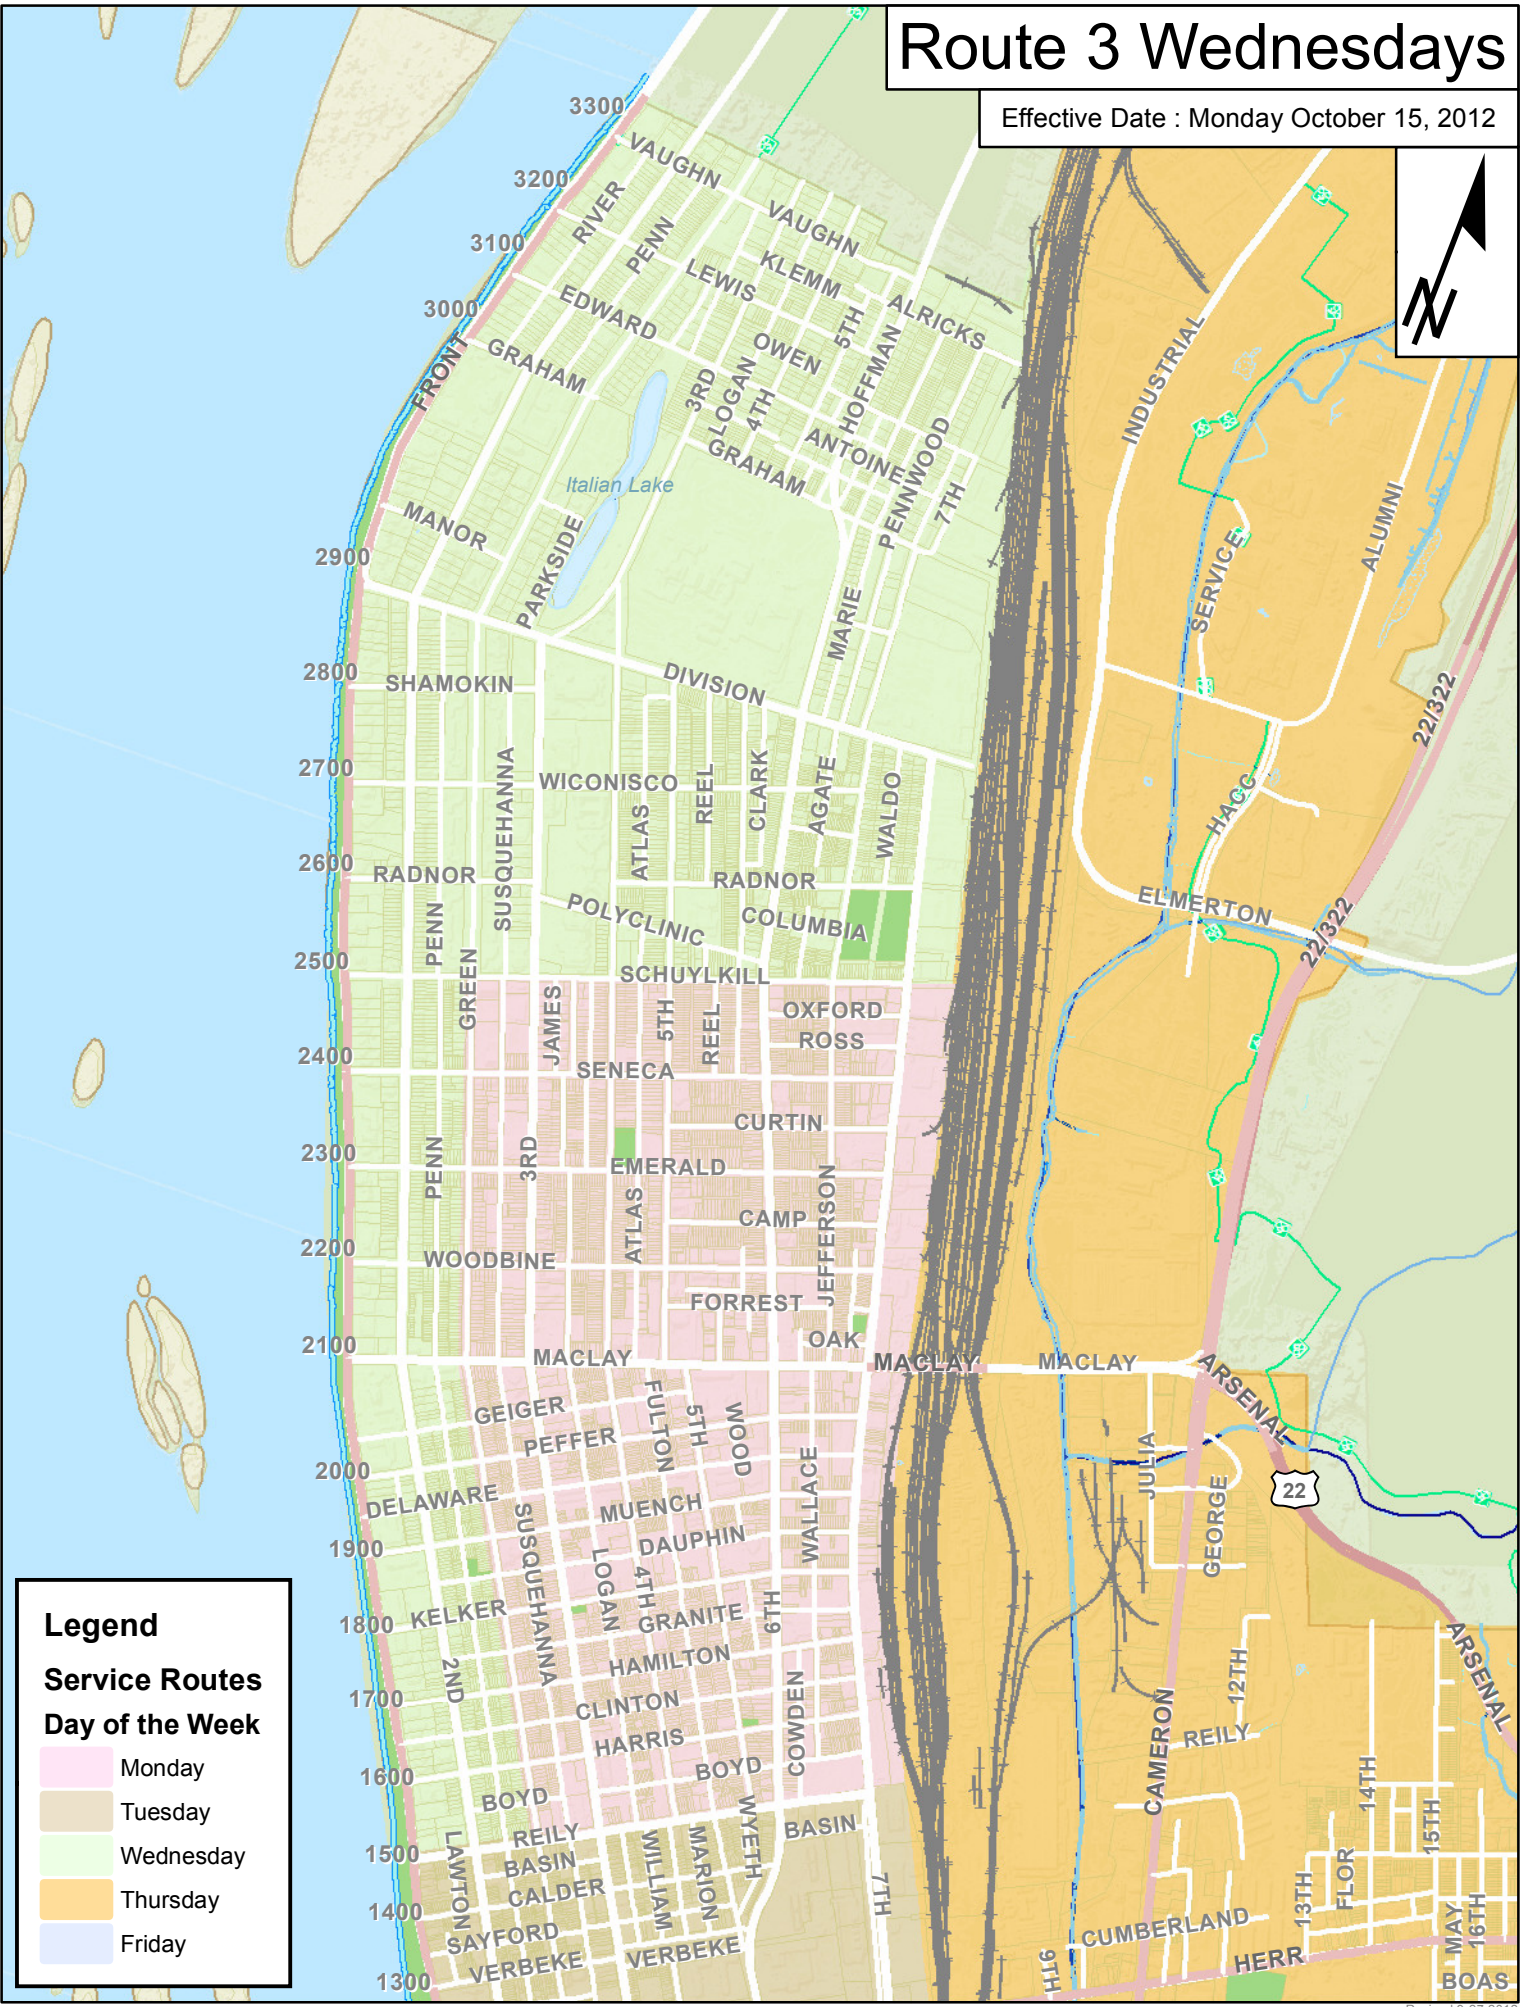

Route 3 Wednesdays

Effective Date : Monday October 15, 2012

Legend

Service Routes

Day of the Week

- Monday
- Tuesday
- Wednesday
- Thursday
- Friday