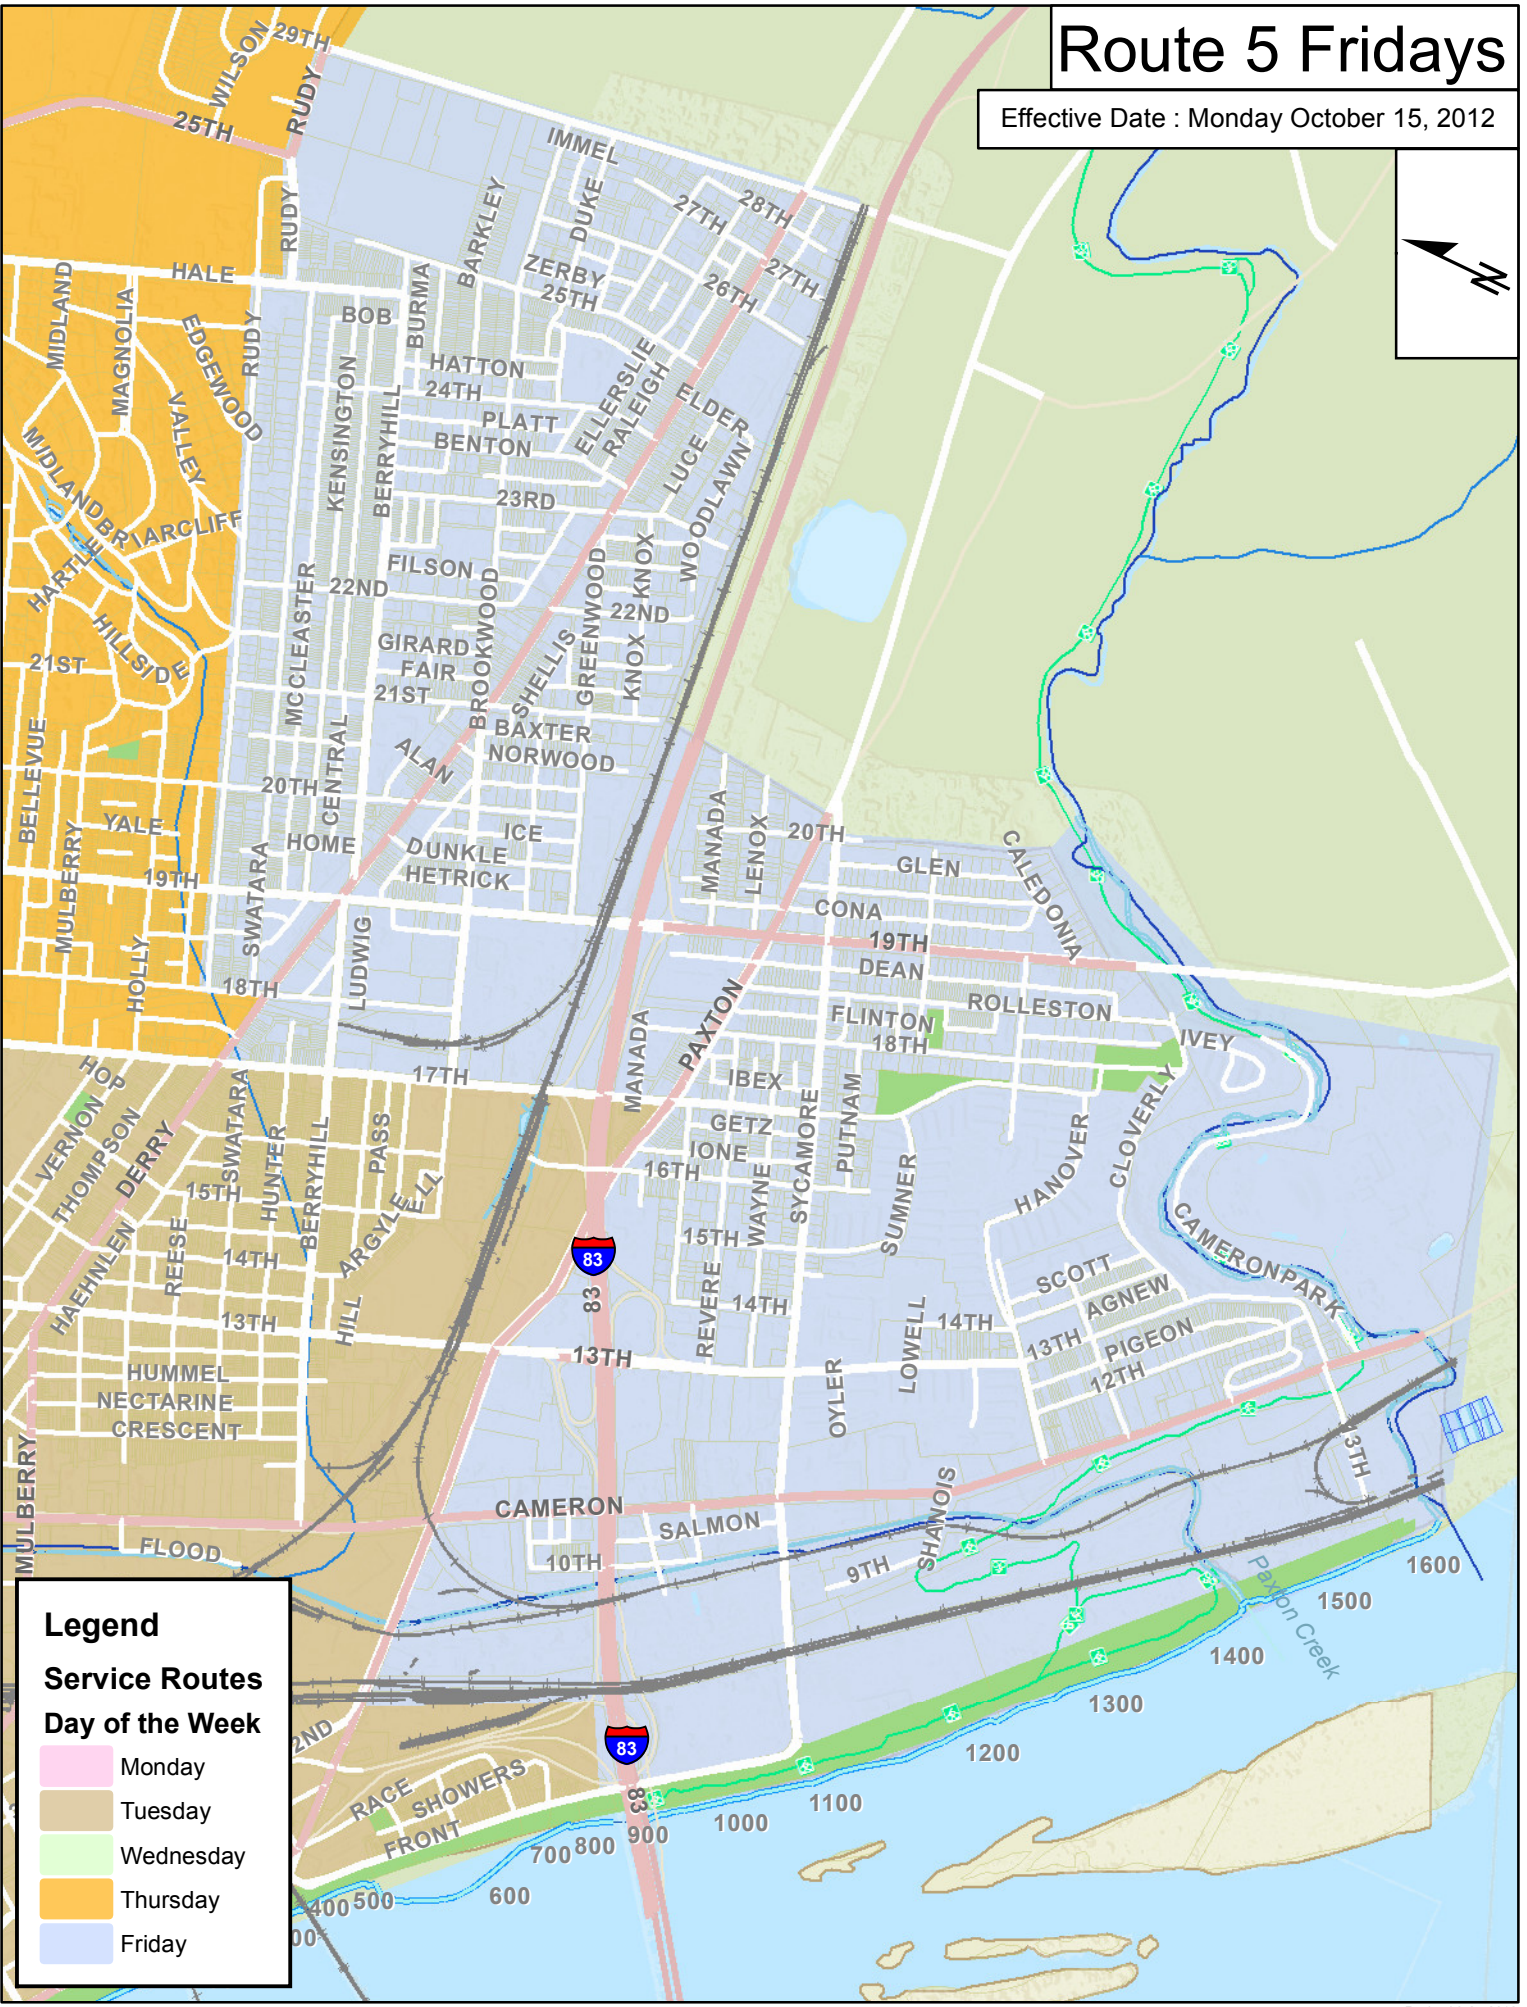

Route 5 Fridays

Effective Date : Monday October 15, 2012

Legend

Service Routes

Day of the Week

- Monday
- Tuesday
- Wednesday
- Thursday
- Friday