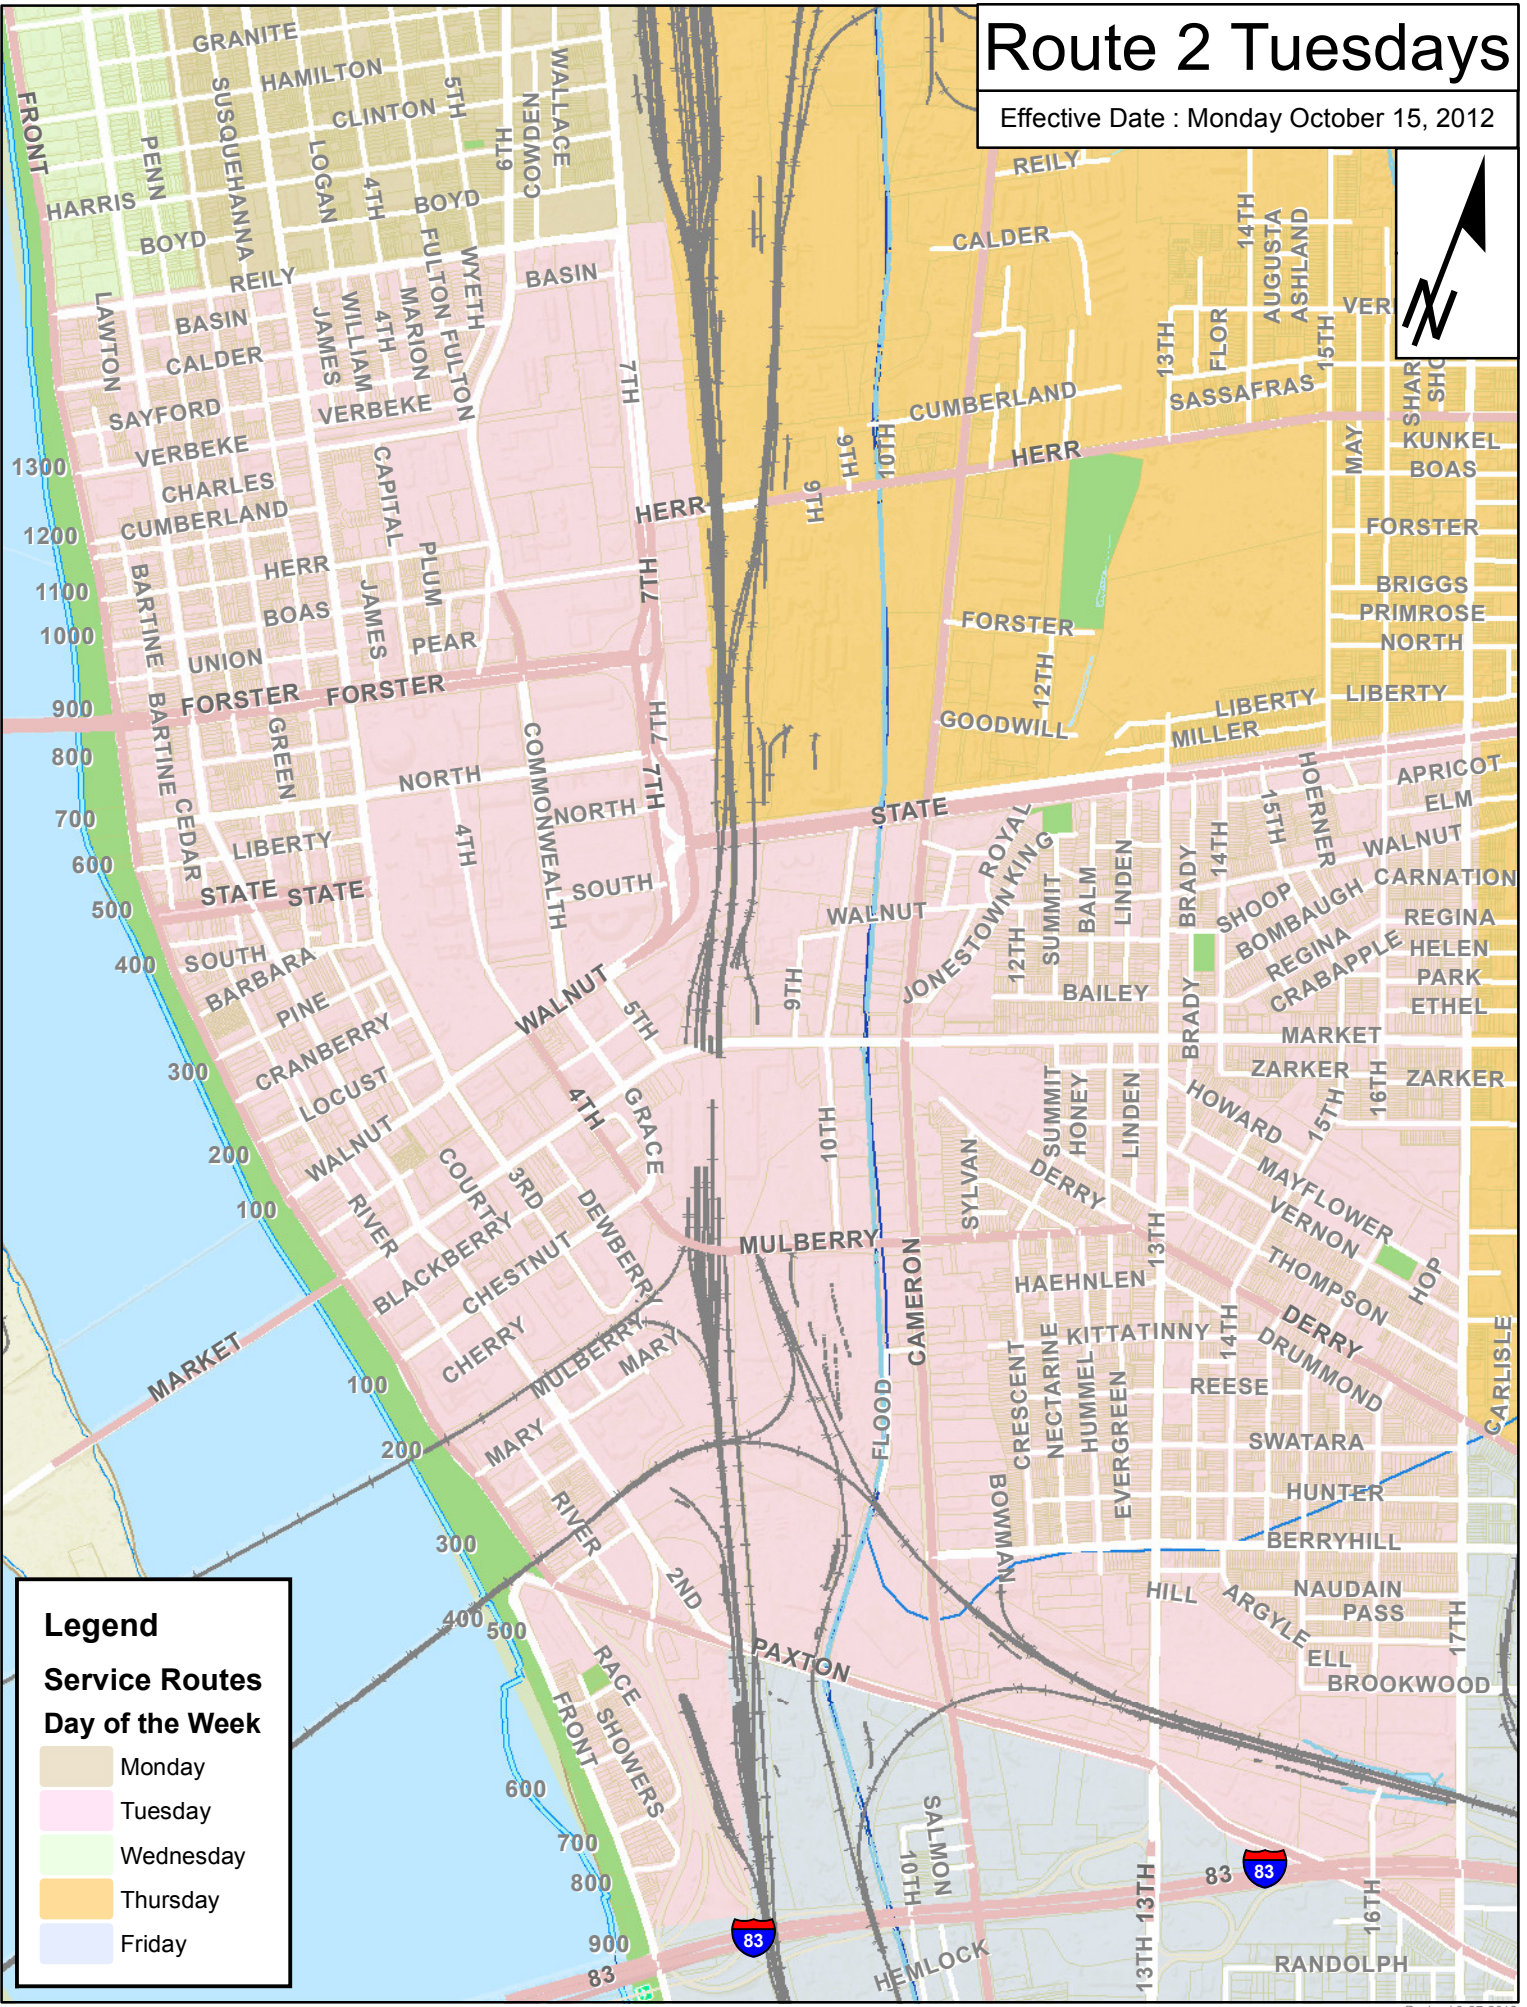

Effective Date : Monday October 15, 2012

Legend

Service Routes

Day of the Week

- Monday
- Tuesday
- Wednesday
- Thursday
- Friday

Route 2 Tuesdays

Effective Date : Monday October 15, 2012

Legend