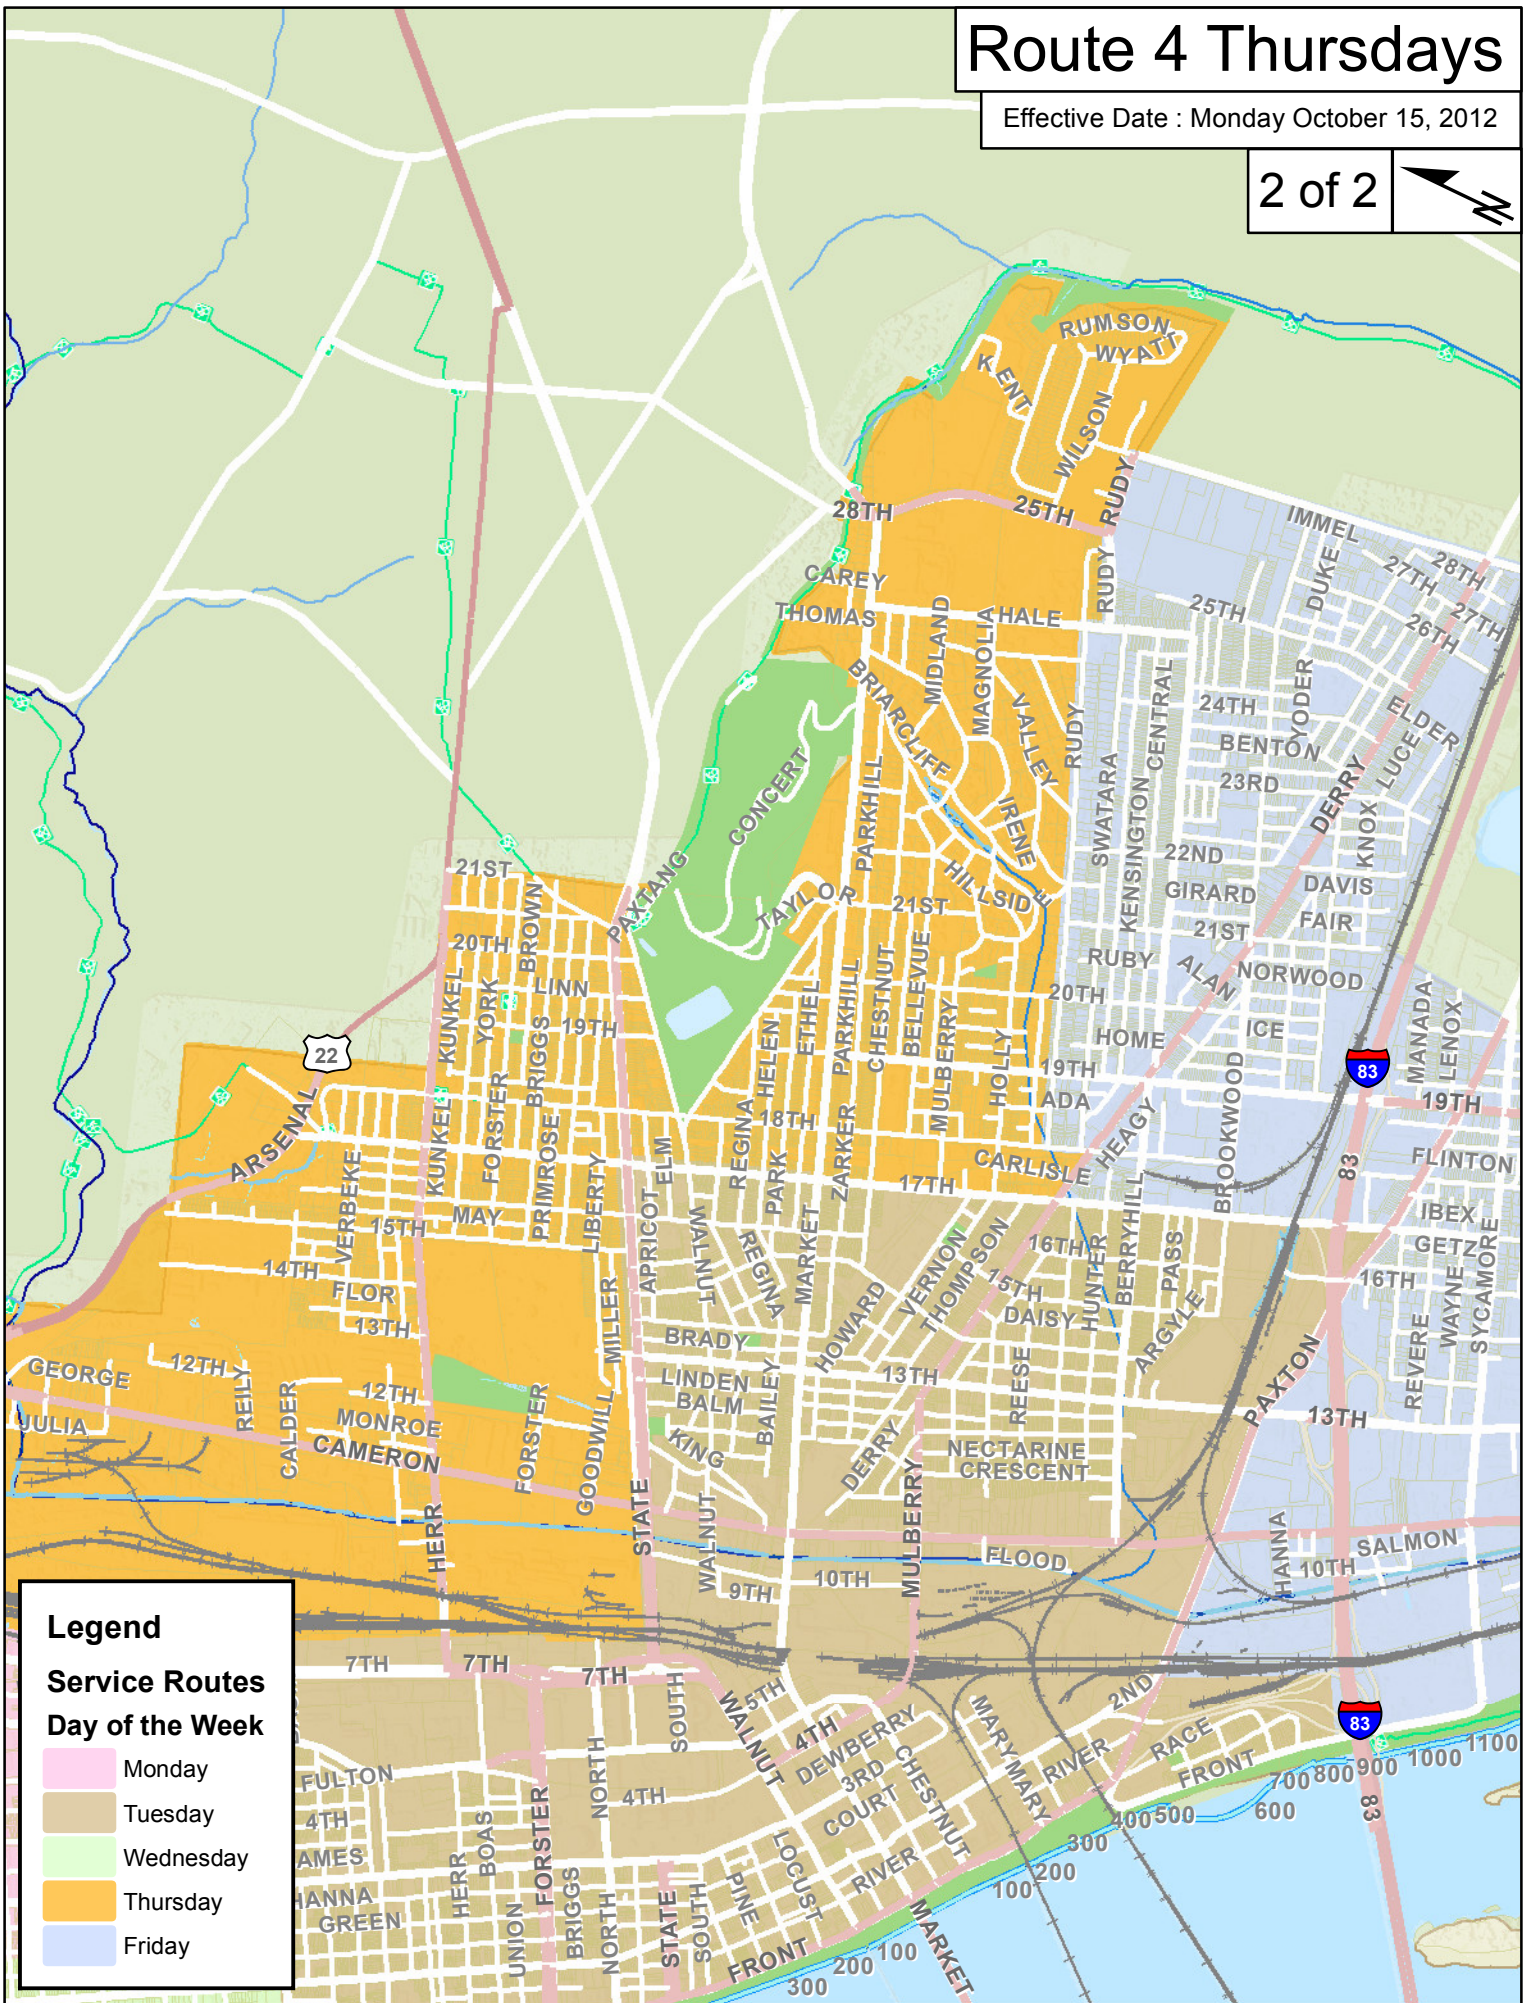

Route 4 Thursdays

Effective Date : Monday October 15, 2012

2 of 2

Legend

Service Routes

Day of the Week

- Monday
- Tuesday
- Wednesday
- Thursday
- Friday