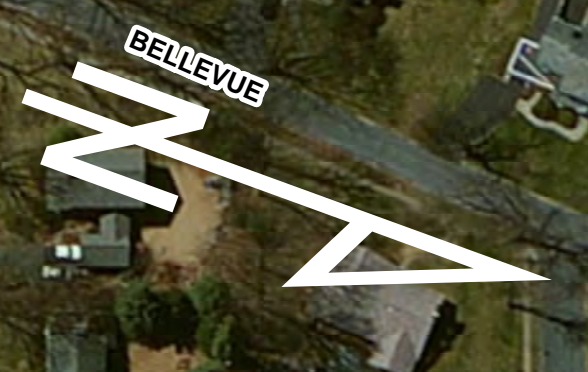

# RESERVOIR PARK

0 330 660 1,320 Feet

SOURCE: City of Harrisburg Planning Bureau